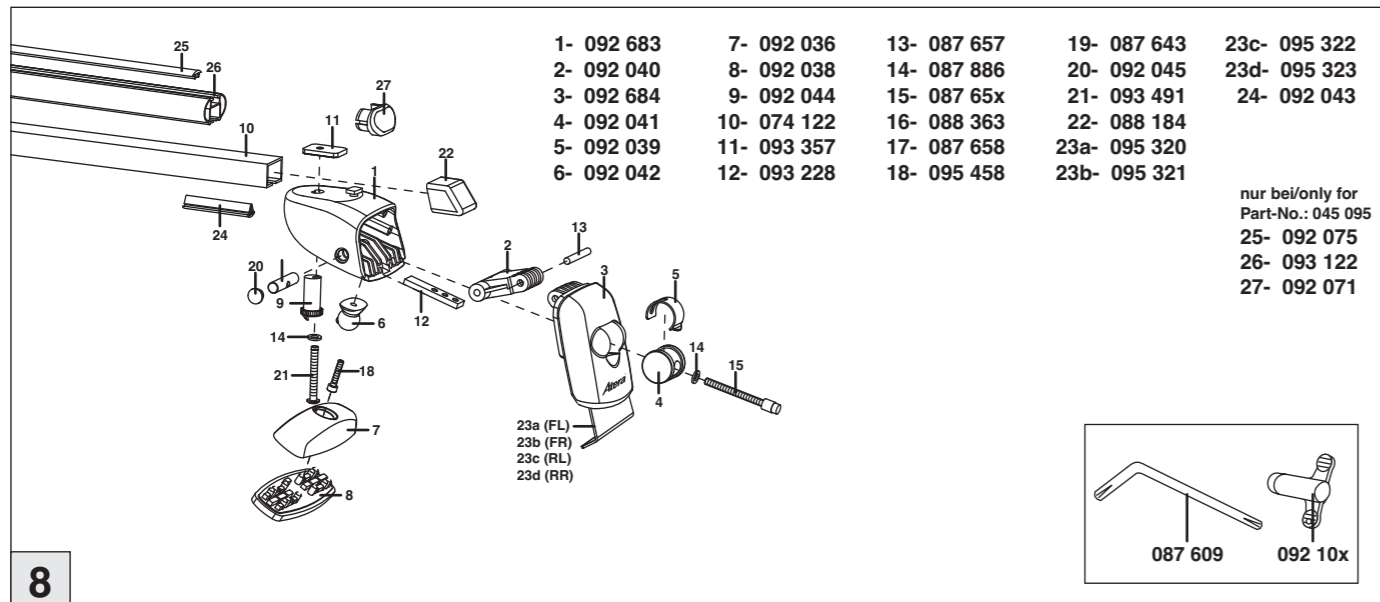

# Atera SIGNO

Toyota  
Auris 5-türig/doors/portes

3/2007-01/2013

6

nur bei / only for Part-No.: 045 095

7

8

**Atera**  
MADE IN GERMANY