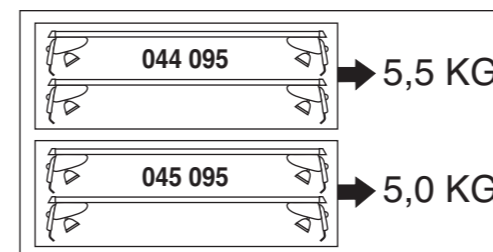

Atera SIGNO

Toyota
Auris   3/2007-01/2013
(5-türig/doors/portes)

Part-No. : 044 095
Part-No. : 045 095