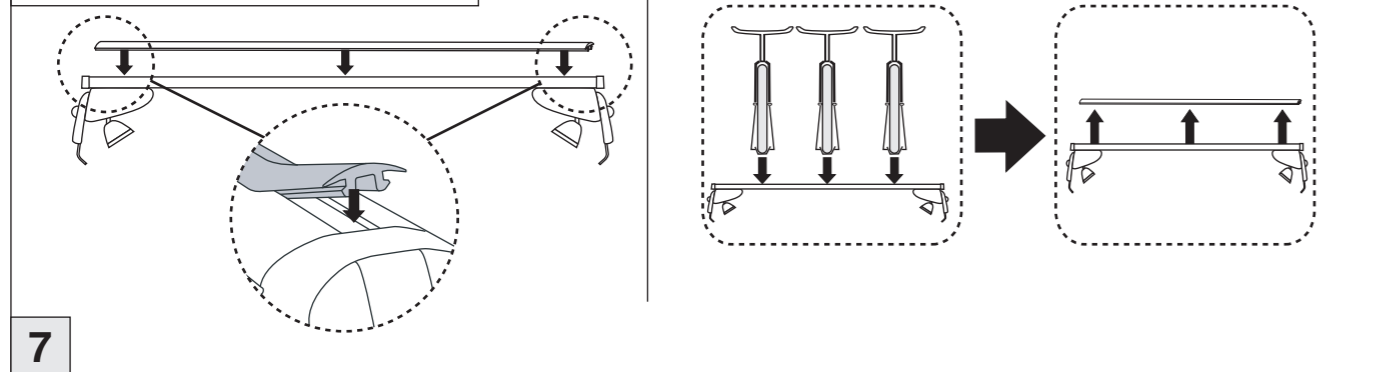

# Atera SIGNO

Toyota  
Auris 5-türig/doors/portes

3/2007-01/2013

6

nur bei / only for Part-No.: 045 095

7

8

**Atera**  
MADE IN GERMANY