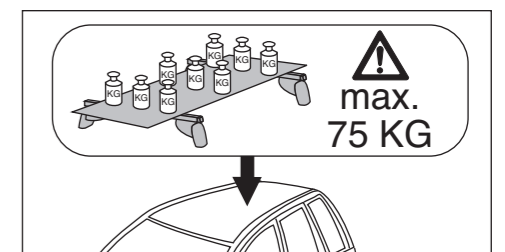

Atera SIGNO

Toyota
Auris   3/2007-01/2013
(5-türig/doors/portes)

Part-No. : 044 095
Part-No. : 045 095