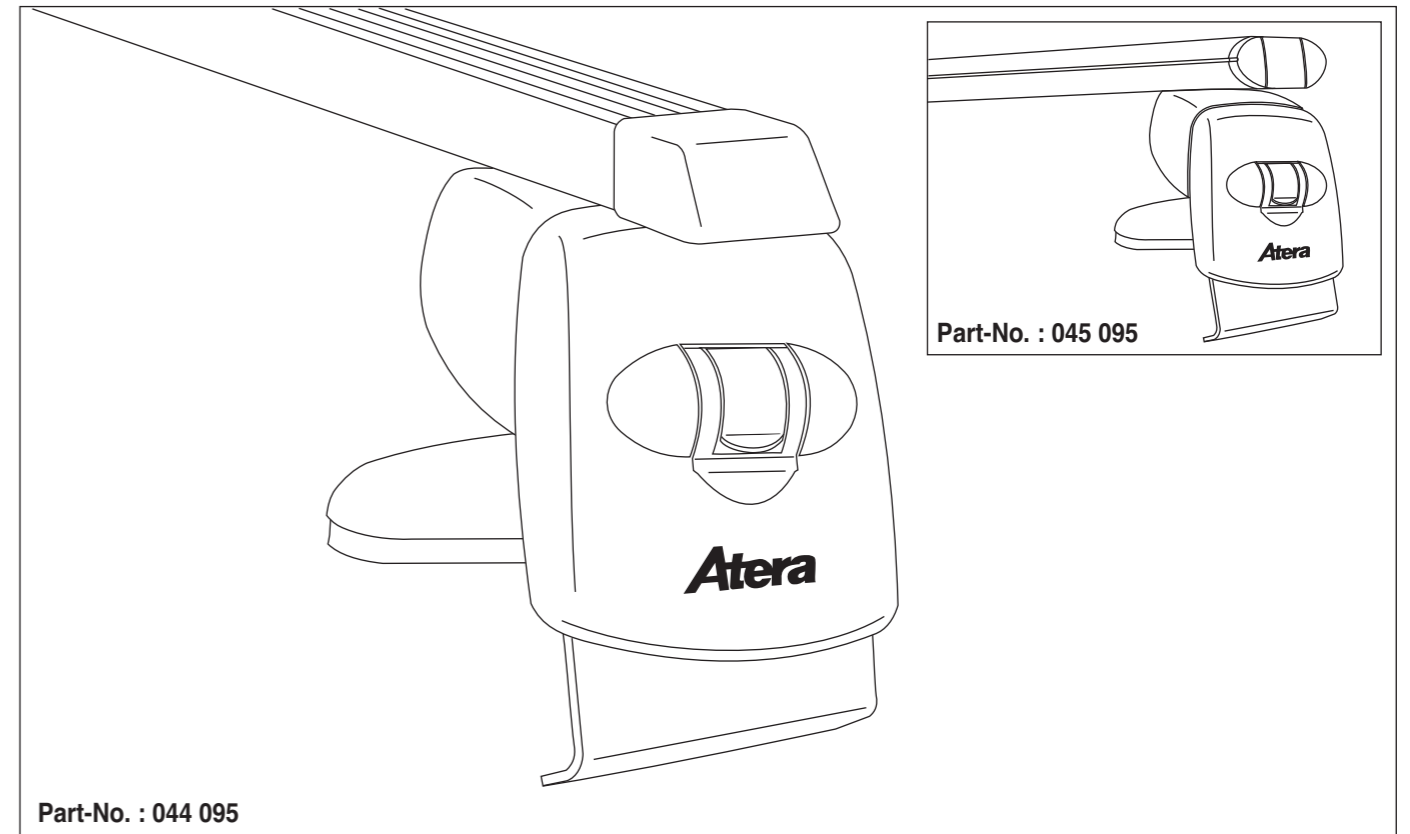

Atera SIGNO

Toyota
Auris   3/2007-01/2013
(5-türig/doors/portes)

Part-No. : 044 095
Part-No. : 045 095