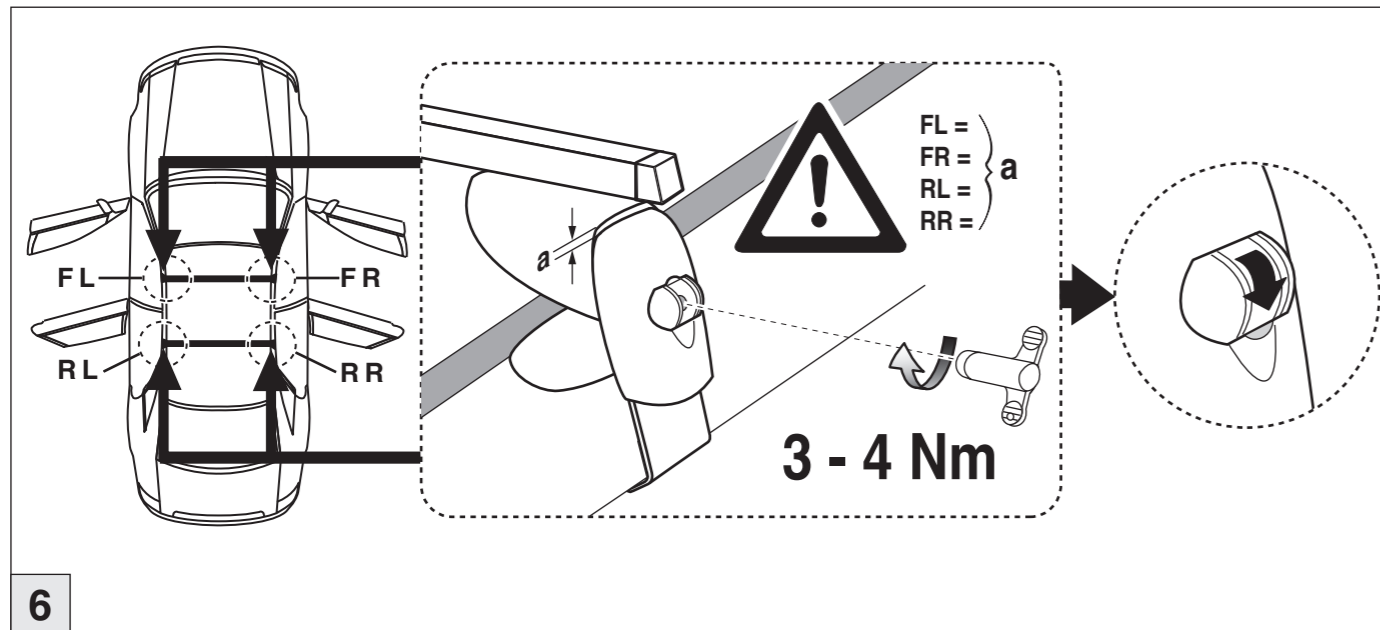

# Atera SIGNO

Toyota  
Auris 5-türig/doors/portes

3/2007-01/2013

6

nur bei / only for Part-No.: 045 095

7

8

**Atera**  
MADE IN GERMANY